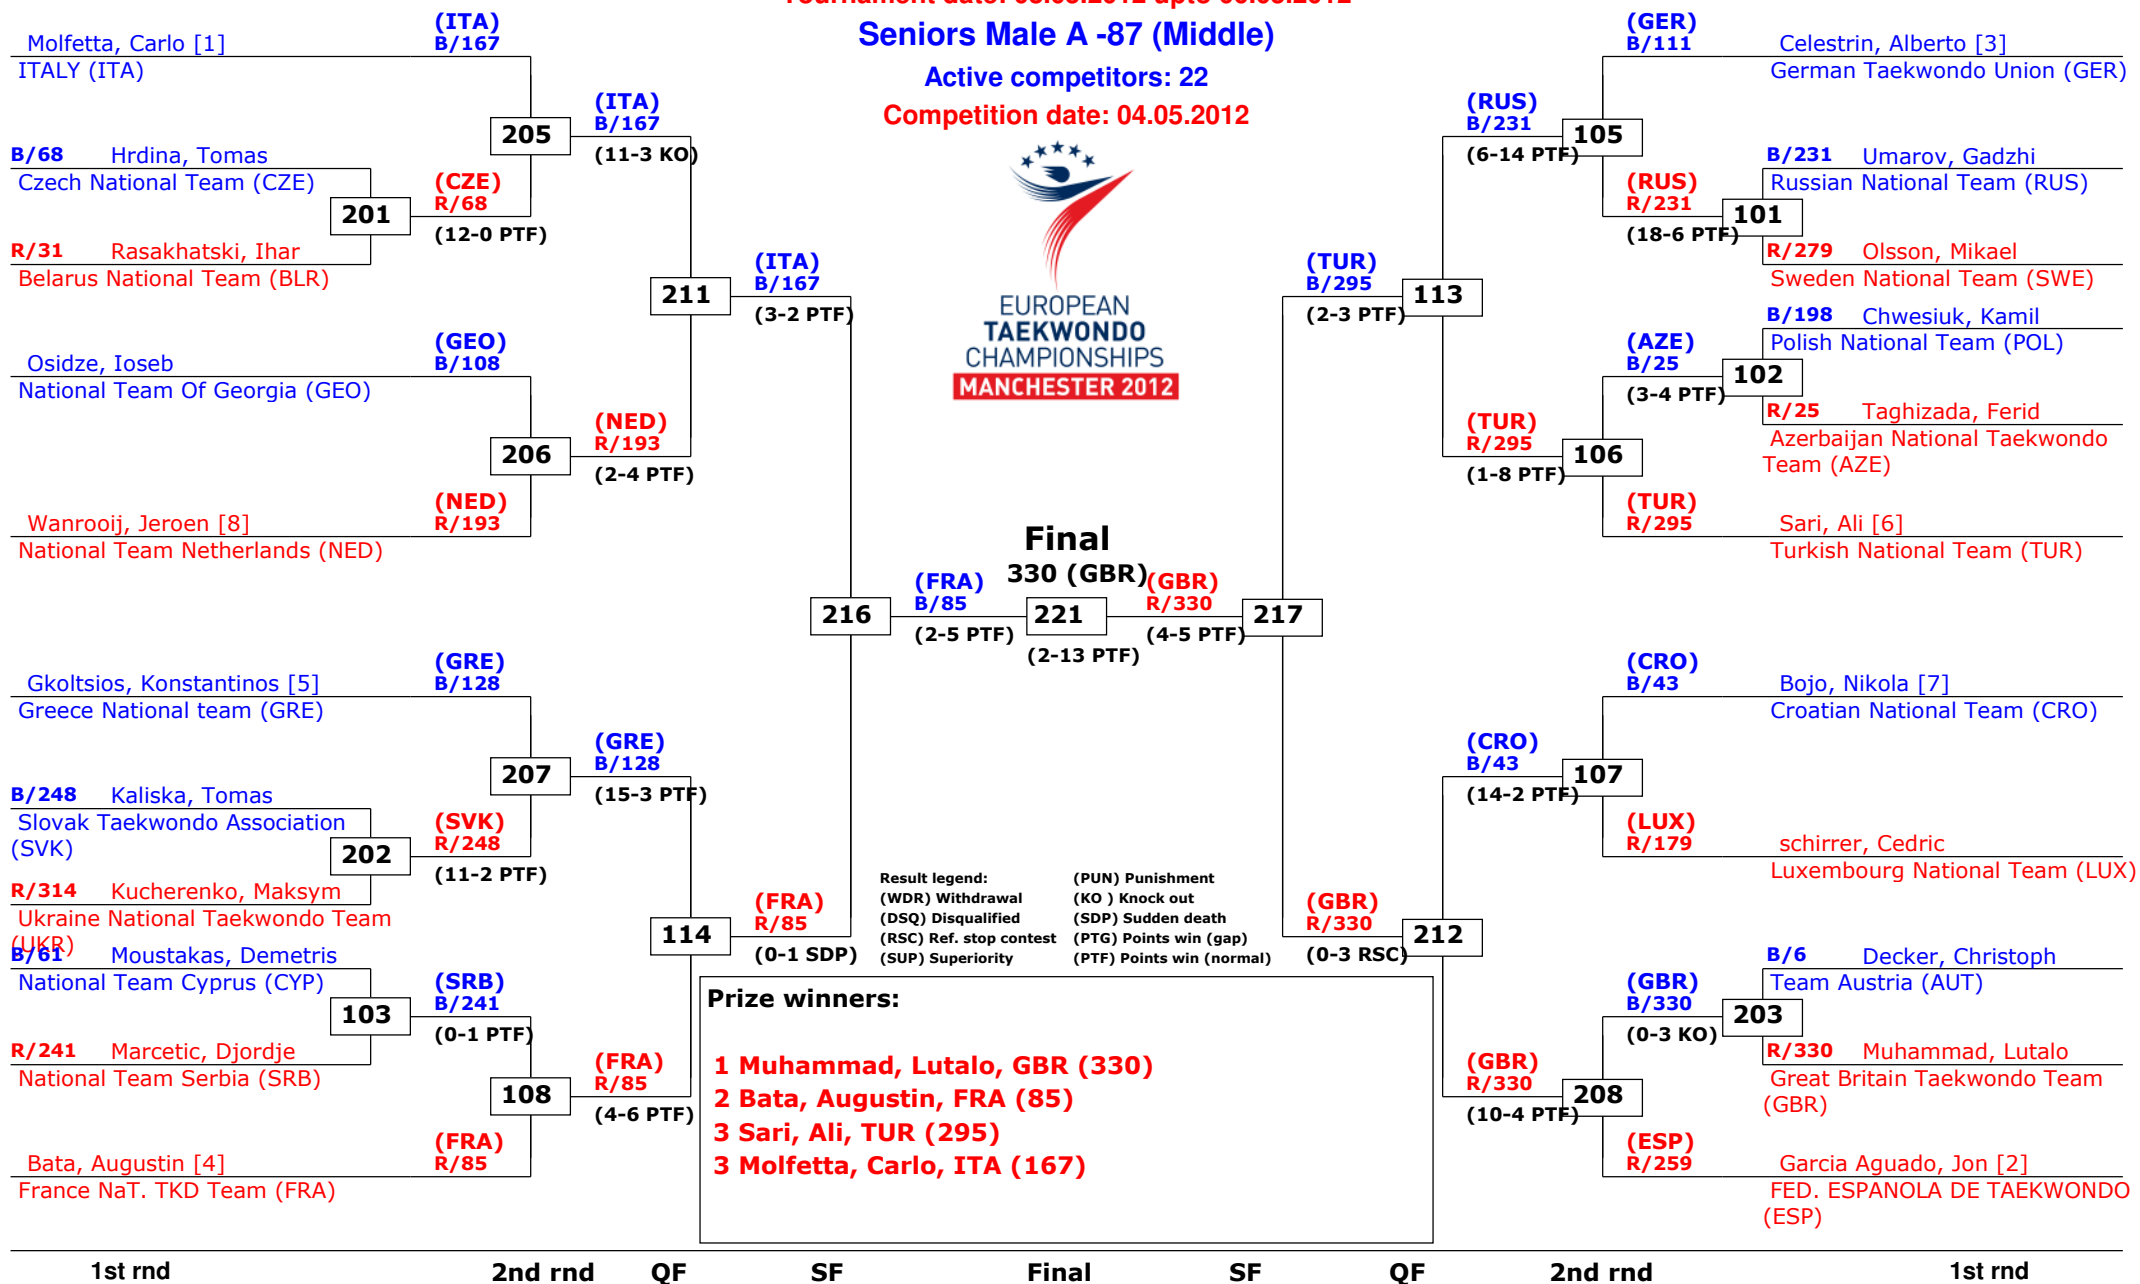

## Seniors Male A -87 (Middle)

Active competitors: 22

Competition date: 04.05.2012

EUROPEAN  
TAEKWONDO  
CHAMPIONSHIPS  
MANCHESTER 2012