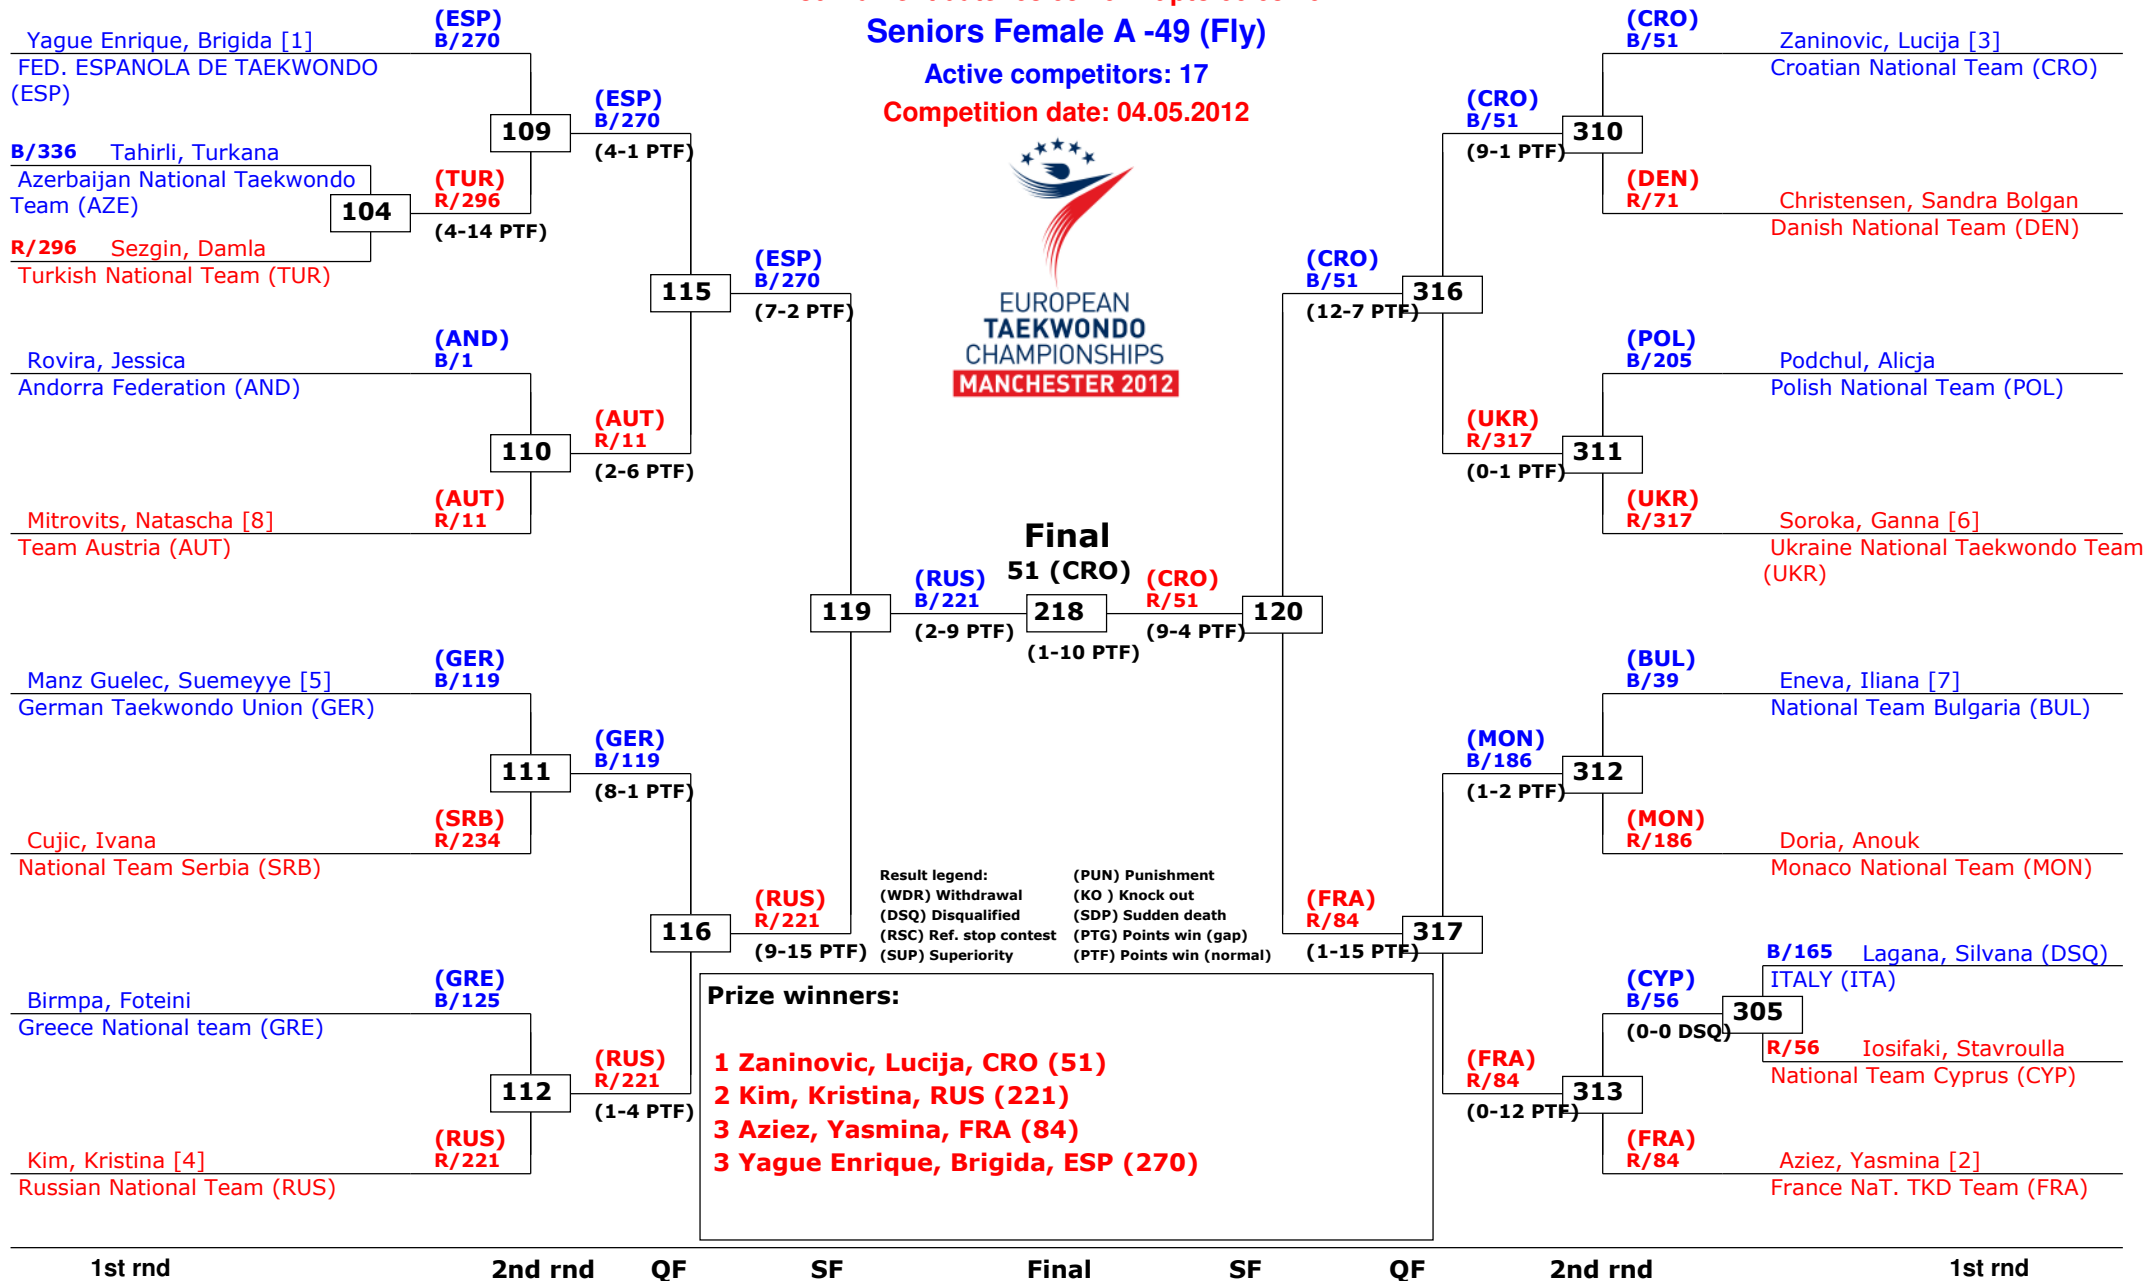

## Seniors Female A -49 (Fly)

Active competitors: 17

Competition date: 04.05.2012

EUROPEAN  
TAEKWONDO  
CHAMPIONSHIPS  
MANCHESTER 2012

# European Championship Seniors 2012

Manchester, Great Britain

Tournament date: 03.05.2012 upto 06.05.2012

Seniors Female A +73 (Heavy)

Active competitors: 11

Competition date: 04.05.2012

Result legend: (PUN) Punishment (KO) Knock out (WDR) Withdrawal (SDP) Sudden death (DSQ) Disqualified (PTG) Points win (gap) (RSC) Ref. stop contest (PTF) Points win (normal) (SUP) Superiority