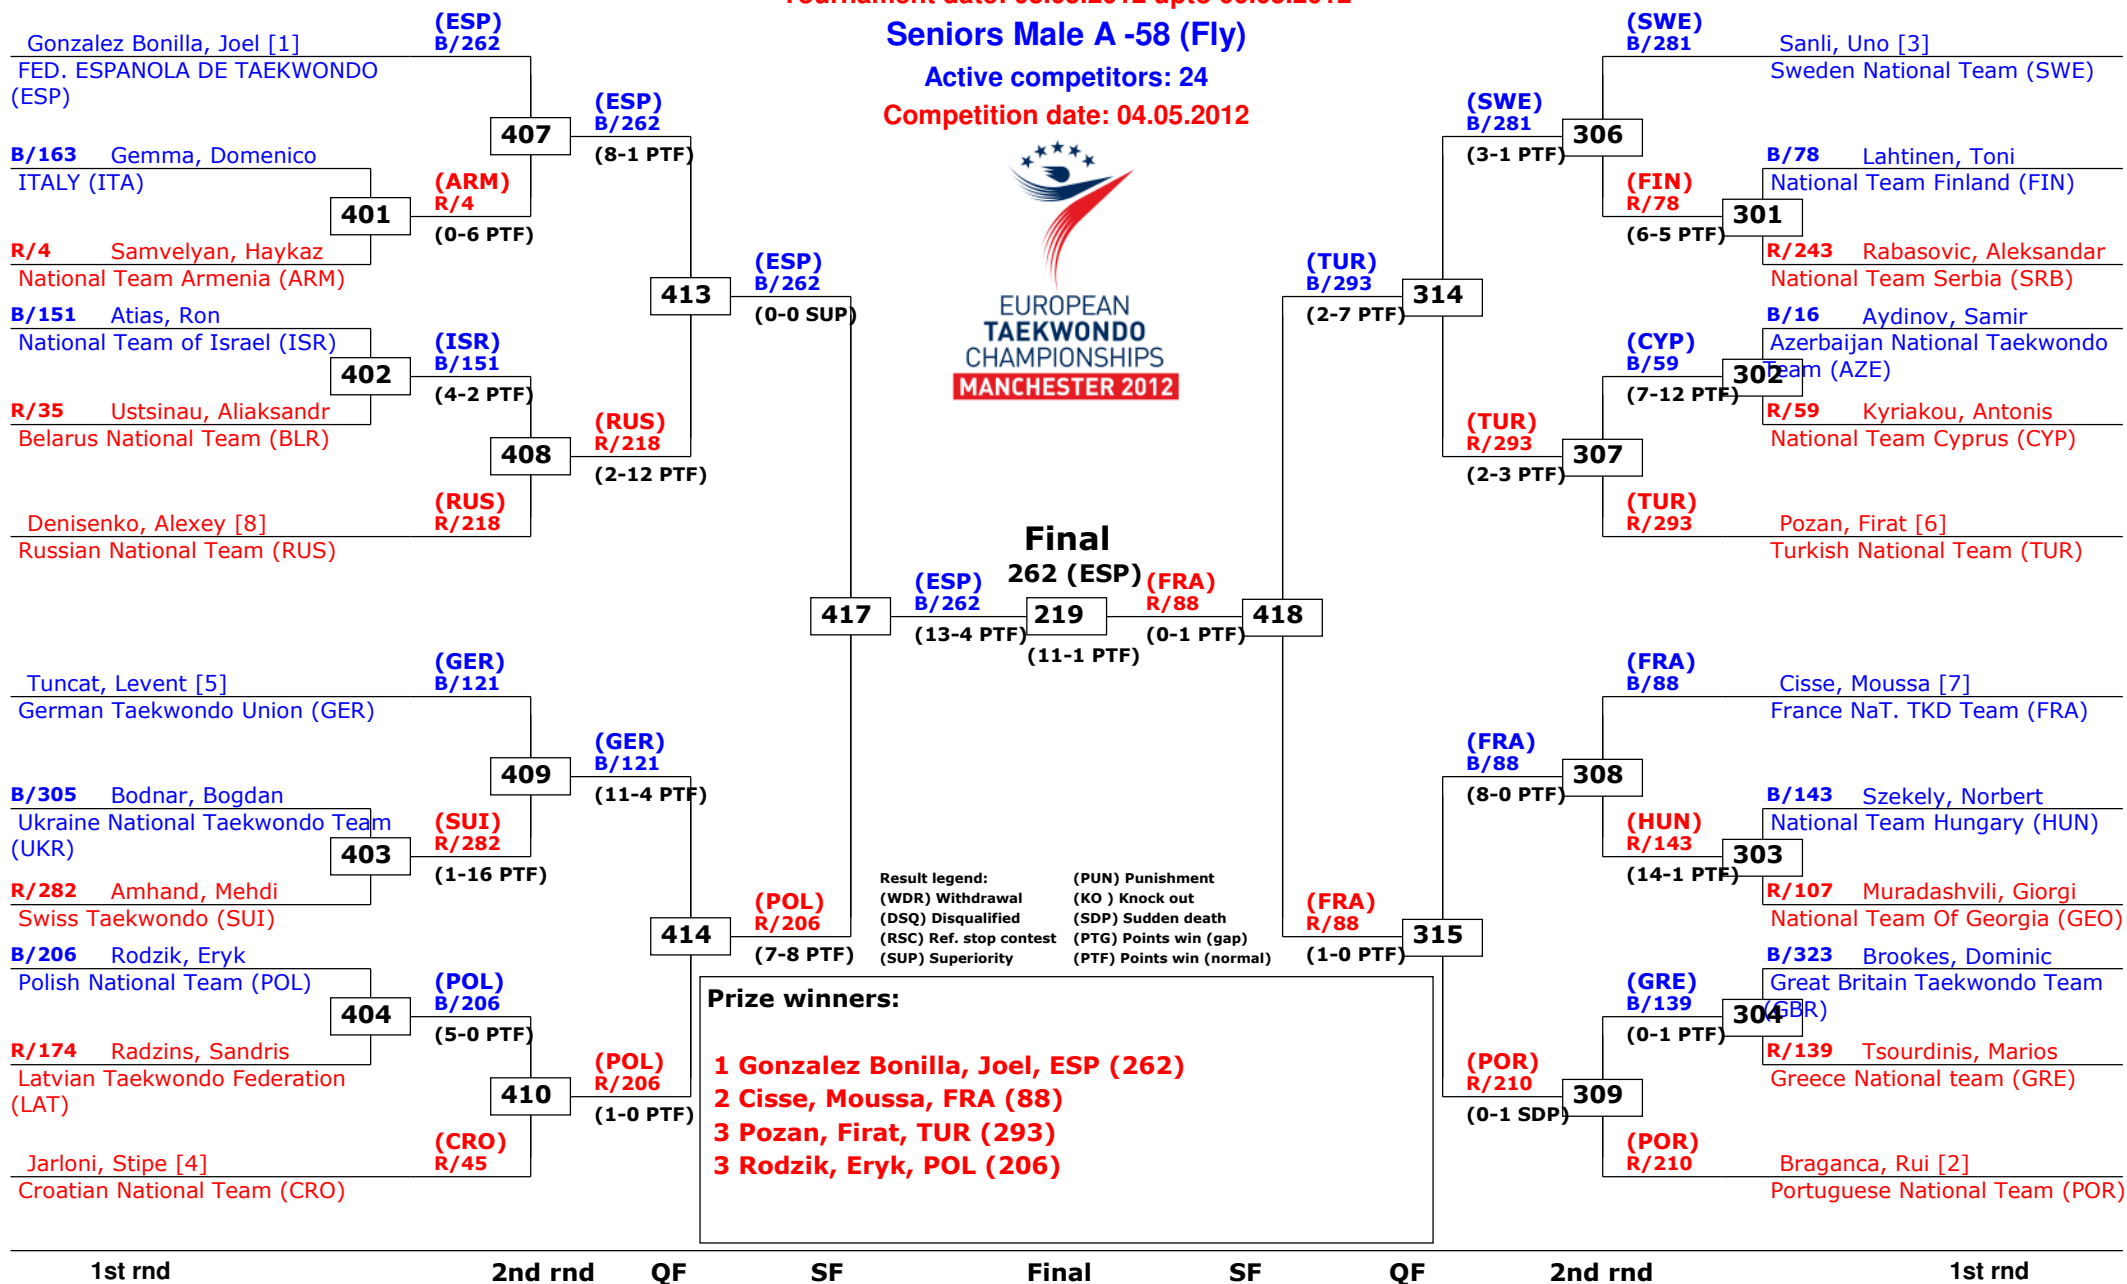

## Seniors Male A -58 (Fly)

Active competitors: 24

Competition date: 04.05.2012

EUROPEAN  
TAEKWONDO  
CHAMPIONSHIPS  
MANCHESTER 2012